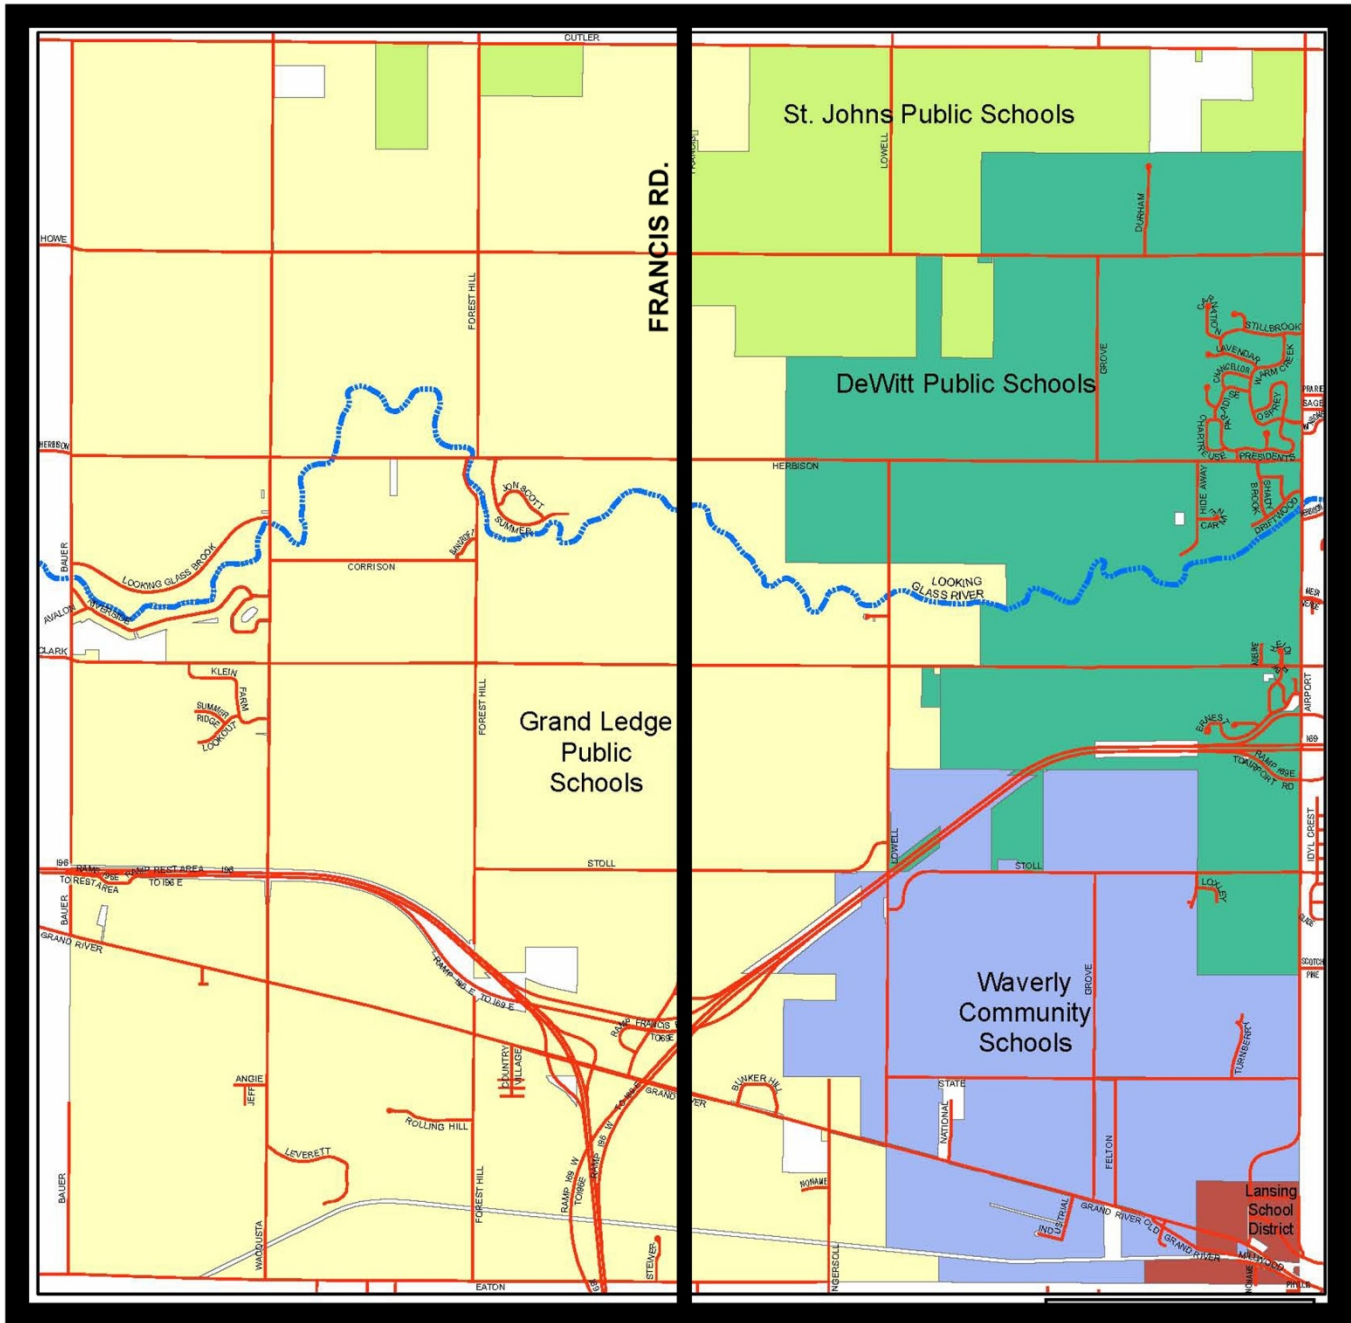

# WATERTOWN CHARTER TOWNSHIP – PRECINCT MAP

## PRECINCT 1

## PRECINCT 2

**Precinct 1:** All of the area from Cutler Road on the north to Eaton Highway on the south for Watertown Charter Township that lies west of the centerline of Francis Road to the centerline of Bauer Road.

**Precinct 2:** All of the area from Cutler Road on the north to Eaton Highway on the south for Watertown Charter Township that lies east of the center line of Francis Road to the centerline of Airport Road.